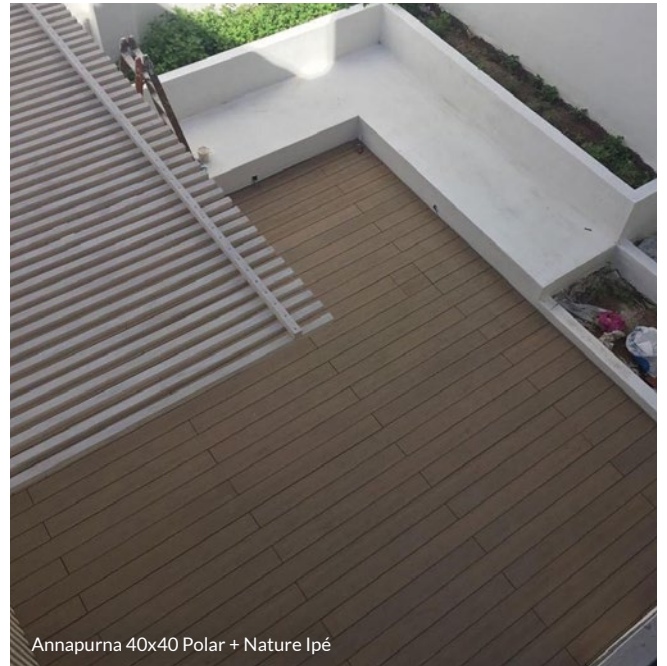

Annapurna 40x40 Polar + Nature Ipé