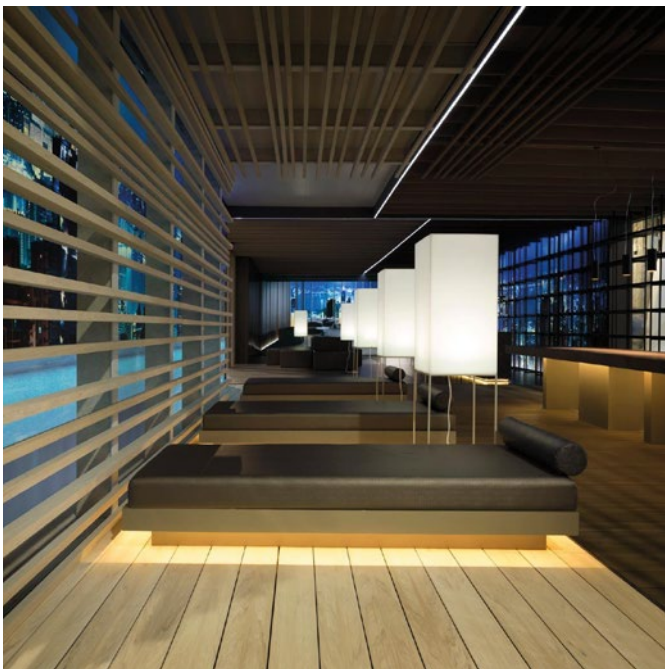

RESISTENCIA AL IMPACTO Y A LA ABRASIÓN
IMPACT RESISTANCE AND ABRASION

ALTA RESISTENCIA AL FUEGO
HIGH FIRE RESISTANCE

NO SE AGRIETA, ASTILLA O DESCONCHA
WILL NOT CRACK, SPLINTER OR FRAYS

NO PRECISA DE TRATAMIENTOS ADICIONALES
DOES NOT REQUIRE ADDITIONAL TREATMENTS

INALTERABLE FRENTE A INSECTOS Y BACTERIAS
UNALTERABLE AGAINST INSECTS AND BACTERIUM

100% RECICLABLE / ECO-SOSTENIBLE
100% RECYCLABLE / ECO-SUSTAINABLE

GRAN DURABILIDAD
HIGH DURABILITY

SUPERFICIE ANTIDESLIZANTE
ANTISLIP SURFACE

BAJO MANTENIMIENTO
LOW MAINTENANCE

FABRICACIÓN EUROPEA
EUROPEAN MANUFACTURING