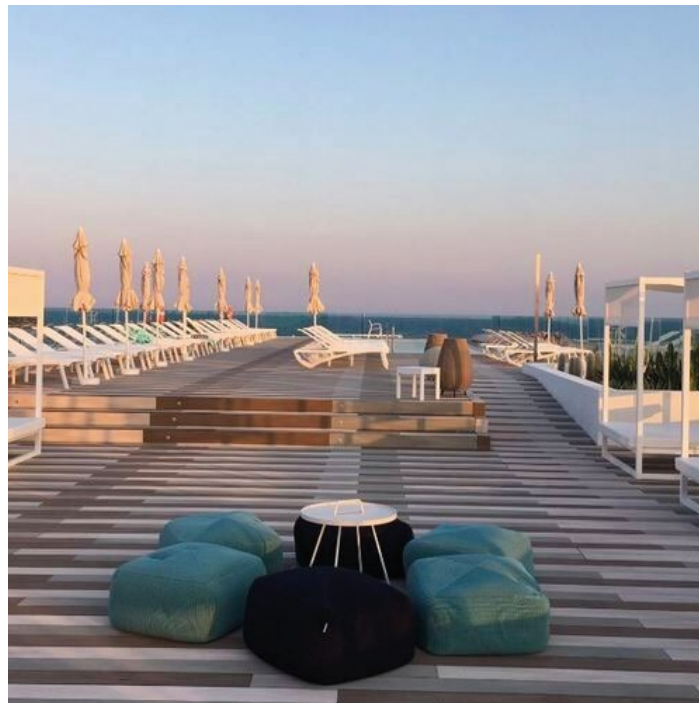

Mix & Fun

Tarimatec® cuenta con la gama de acabados y colores más completa del mercado; esto se pone en valor en la colección MIX&FUN, donde invitamos a nuestros clientes a jugar con nuestros colores, para crear ambientes únicos y exclusivos. MIX&FUN combina colores y largos para personalizar al máximo, cada proyecto con el toque personal del que lo imagina.

Tarimatec® offers the most complete range of finishes and colours; a value present on the MIX & FUN collection, where we invite our customers to play with our colours and create unique and exclusive environments. MIX & FUN combines colours and lengths to provide the maximum customization for each project, with the personal touch you have imagined.