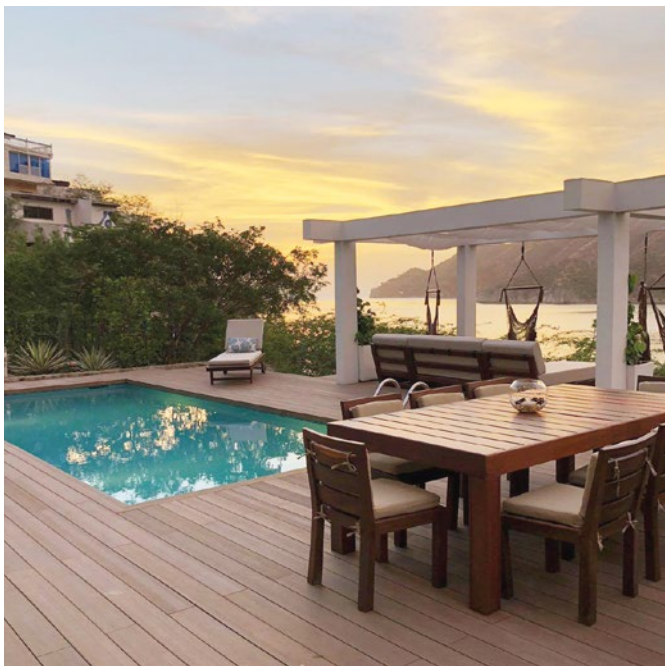

RESISTENCIA AL IMPACTO Y A LA ABRASIÓN
IMPACT RESISTANCE AND ABRASION

ALTA RESISTENCIA AL FUEGO
HIGH FIRE RESISTANCE

NO SE AGRIETA, ASTILLA O DESCONCHA
WILL NOT CRACK, SPLINTER OR FRAYS

NO PRECISA DE TRATAMIENTOS ADICIONALES
DOES NOT REQUIRE ADDITIONAL TREATMENTS

INALTERABLE FRENTE A INSECTOS Y BACTERIAS
UNALTERABLE AGAINST INSECTS AND BACTERIUM

100% RECICLABLE / ECO-SOSTENIBLE
100% RECYCLABLE / ECO-SUSTAINABLE

GRAN DURABILIDAD
HIGH DURABILITY

SUPERFICIE ANTIDESLIZANTE
ANTISLIP SURFACE

BAJO MANTENIMIENTO
LOW MAINTENANCE

FABRICACIÓN EUROPEA
EUROPEAN MANUFACTURING